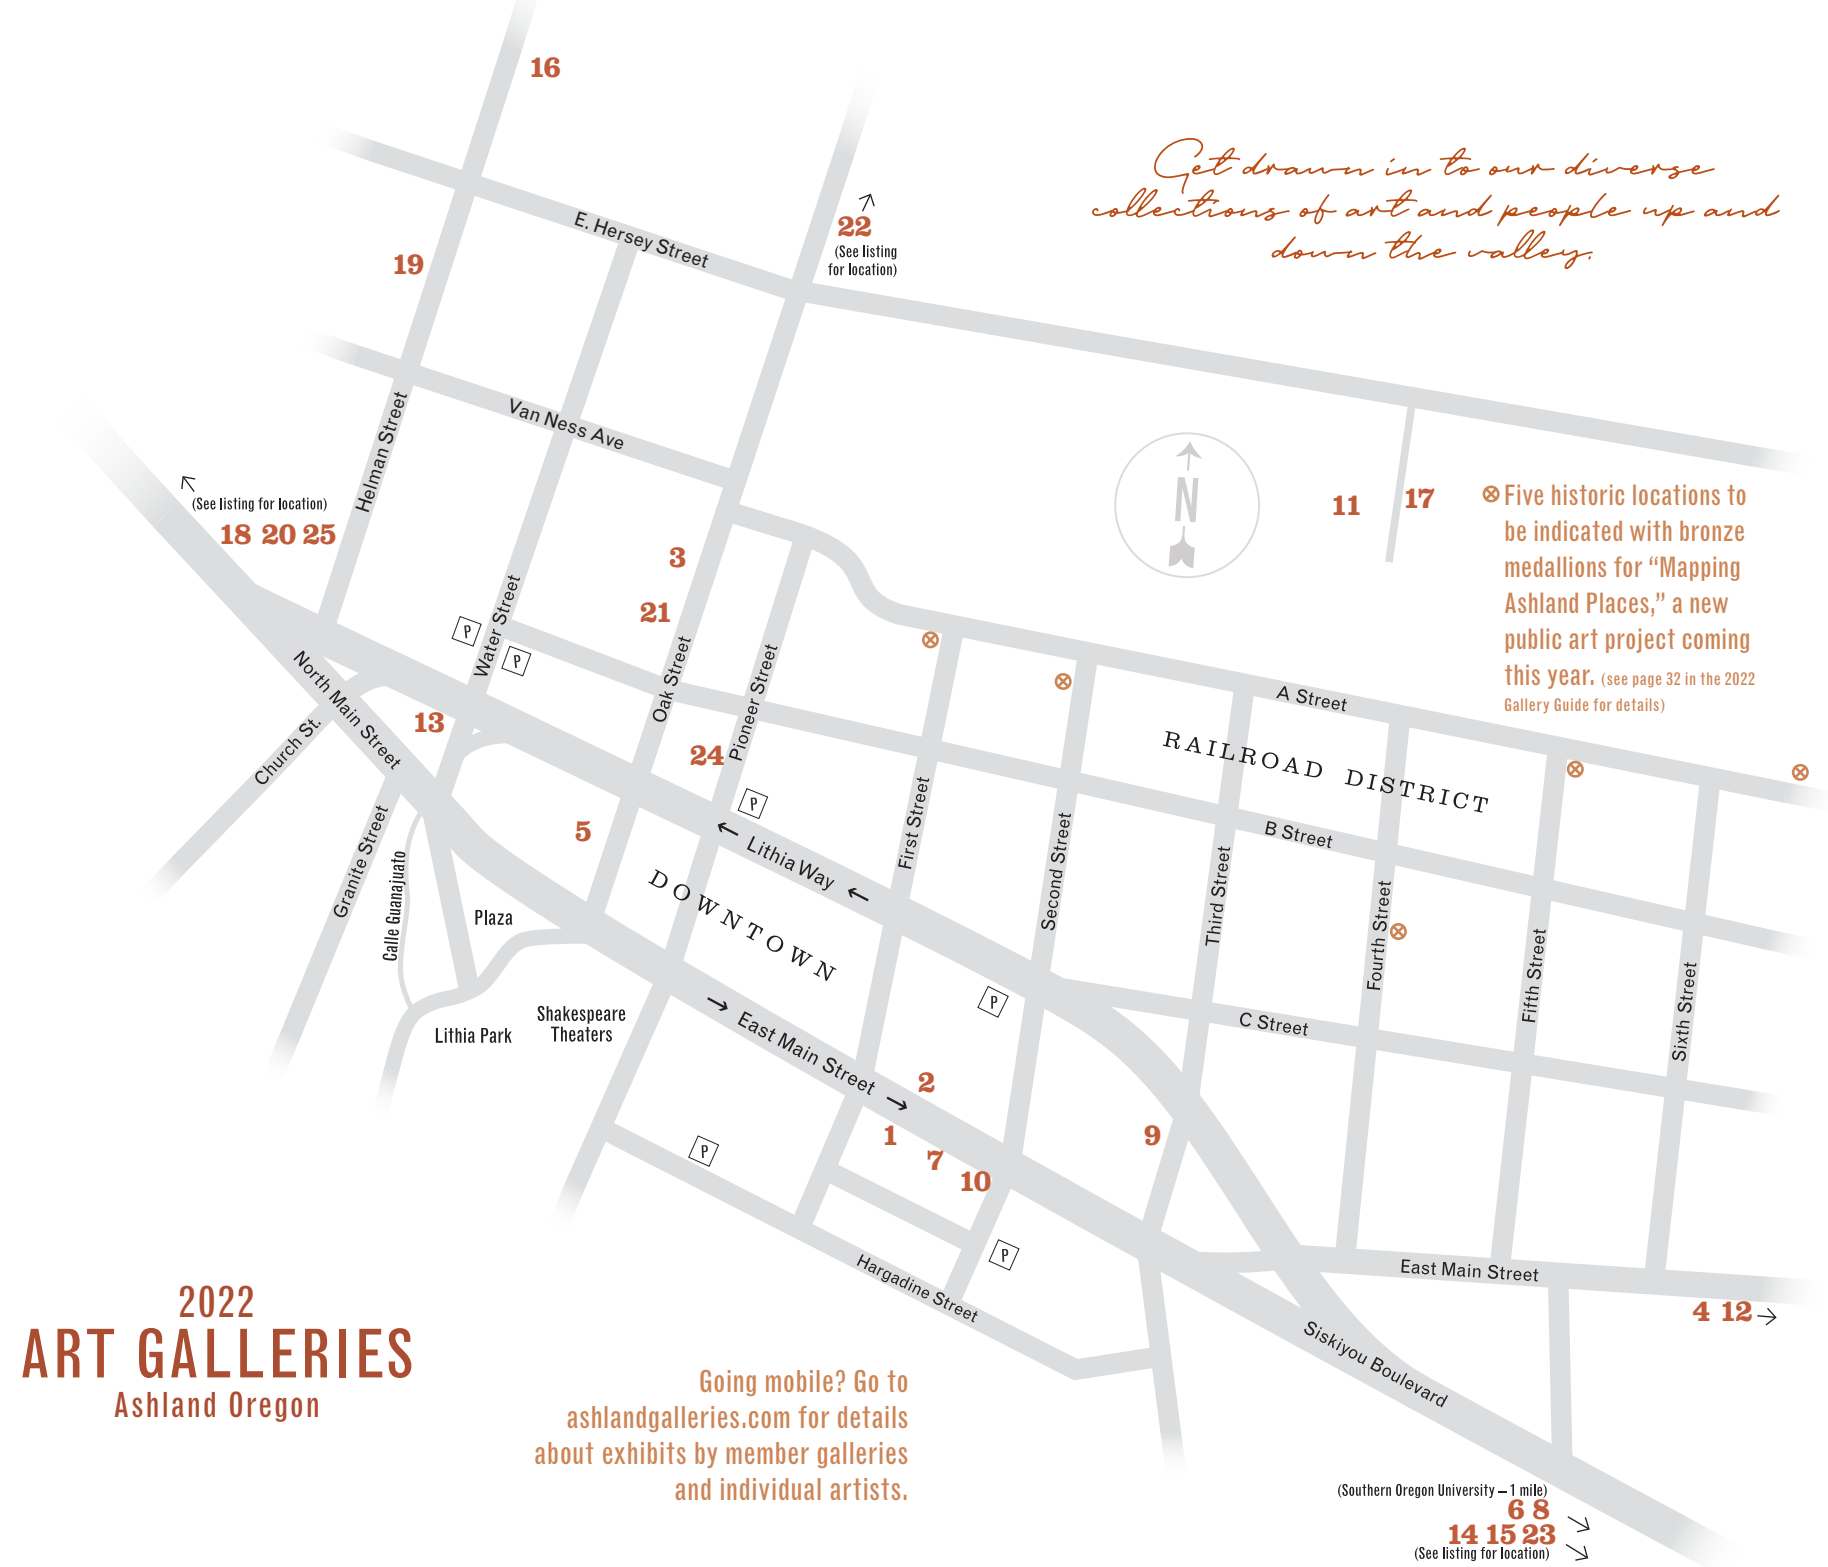

Get drawn in to our diverse collections of art and people up and down the valley.

**2022
ART GALLERIES**
Ashland Oregon

Going mobile? Go to ashlandgalleries.com for details about exhibits by member galleries and individual artists.

GALLERY MEMBERS

1. American Trails
2. Art & Soul Ashland
3. Ashland Artworks
4. Gambrel Gallery*
5. Hanson Howard Gallery
6. Schneider Museum of Art

ASSOCIATE MEMBERS

7. The Crown Jewel
8. Enclève Studios*
9. Fiber Arts Collective
10. Gallerie Karon
11. Houston's Custom Framing & Fine Art
12. Madrone Cannabis Club
13. Creekside Pizza Bistro

WORKING STUDIOS

14. Ashland Glass Act*
15. Darla Claire Studio*
16. Denise Kester Studio
17. Double Take
18. Jhenna Quinn Lewis Fine Art Studio*
19. John Pugh
20. Julia Janeway*
21. Oak Leaf Studio
22. The Old Red Barn*
23. Pam Haunschild*
24. Studio 151
25. Studio A.B./Little Hill Studio*

* Outside map area — see listings for location

(Southern Oregon University – 1 mile)
6 8
14 15 23
(See listing for location)